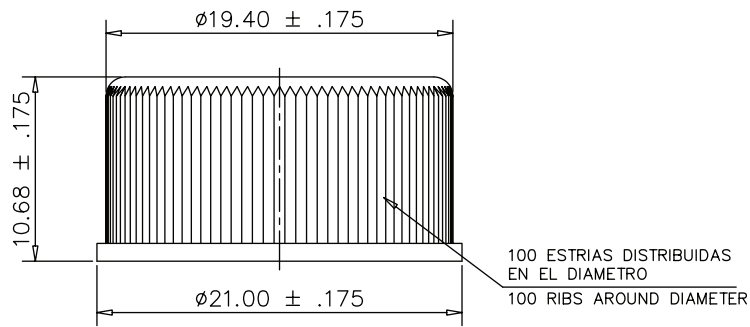

101532

18-400 White PP Continuous Thread Closure with Foam Liner
K.G. International - sales@kgint.com - +1 305 499-9816

SECCION "B-B"
SECTION "B-B"

ESC. 1:1