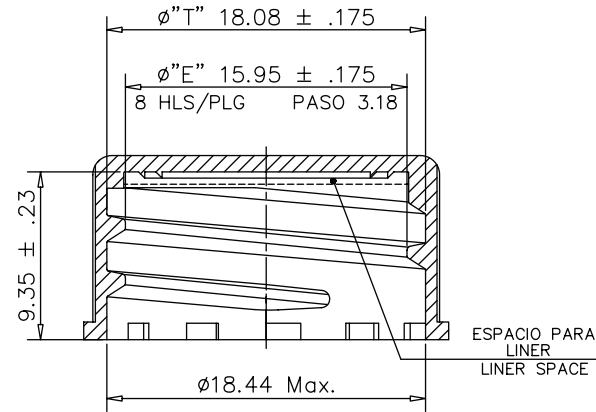

101532

18-400 White PP Continuous Thread Closure with Foam Liner
K.G. International - sales@kgint.com - +1 305 499-9816

SECCION "B-B"
SECTION "B-B"

ESC. 1:1