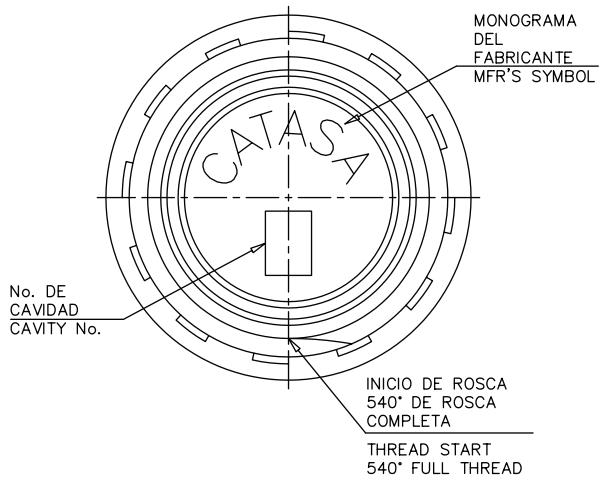

101532

18-400 White PP Continuous Thread Closure with Foam Liner
K.G. International - sales@kgint.com - +1 305 499-9816

SECCION "B-B"
SECTION "B-B"

ESC. 1:1