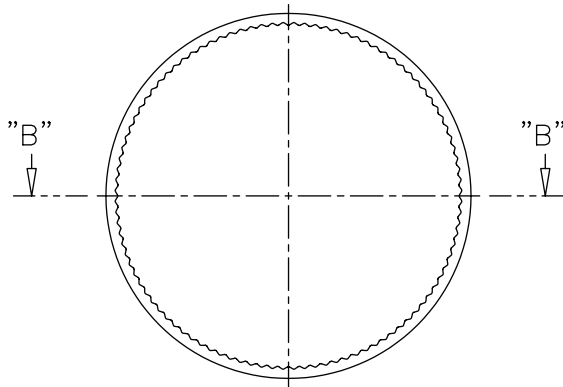

101532

18-400 White PP Continuous Thread Closure with Foam Liner
K.G. International - sales@kgint.com - +1 305 499-9816

SECCION "B-B"
SECTION "B-B"

ESC. 1:1